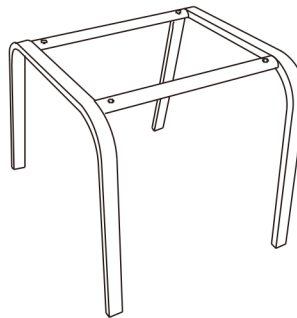

Leonora-B dining chair

Leonora-B dining chair

1 (x1)

2 (x1)

M6*30
A (x4)

∅6*17*2
B (x4)

5#
C (x1)

Leonora-B dining chair