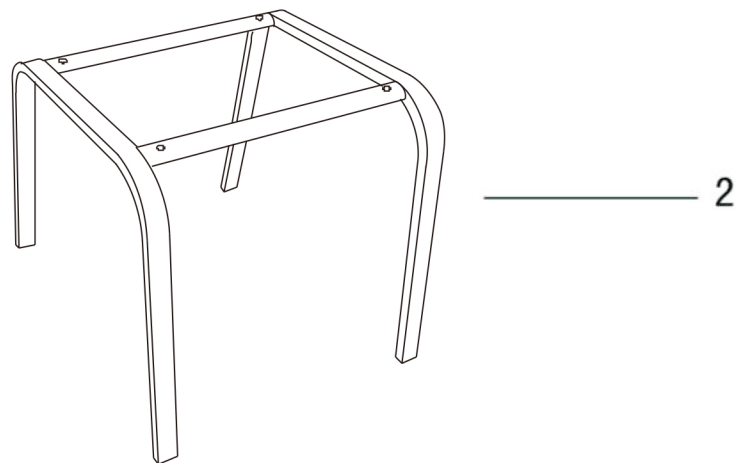

Leonora-B dining chair

Leonora-B dining chair

1 (x1)

2 (x1)

M6*30
A (x4)

∅6*17*2
B (x4)

5#
C (x1)

Leonora-B dining chair