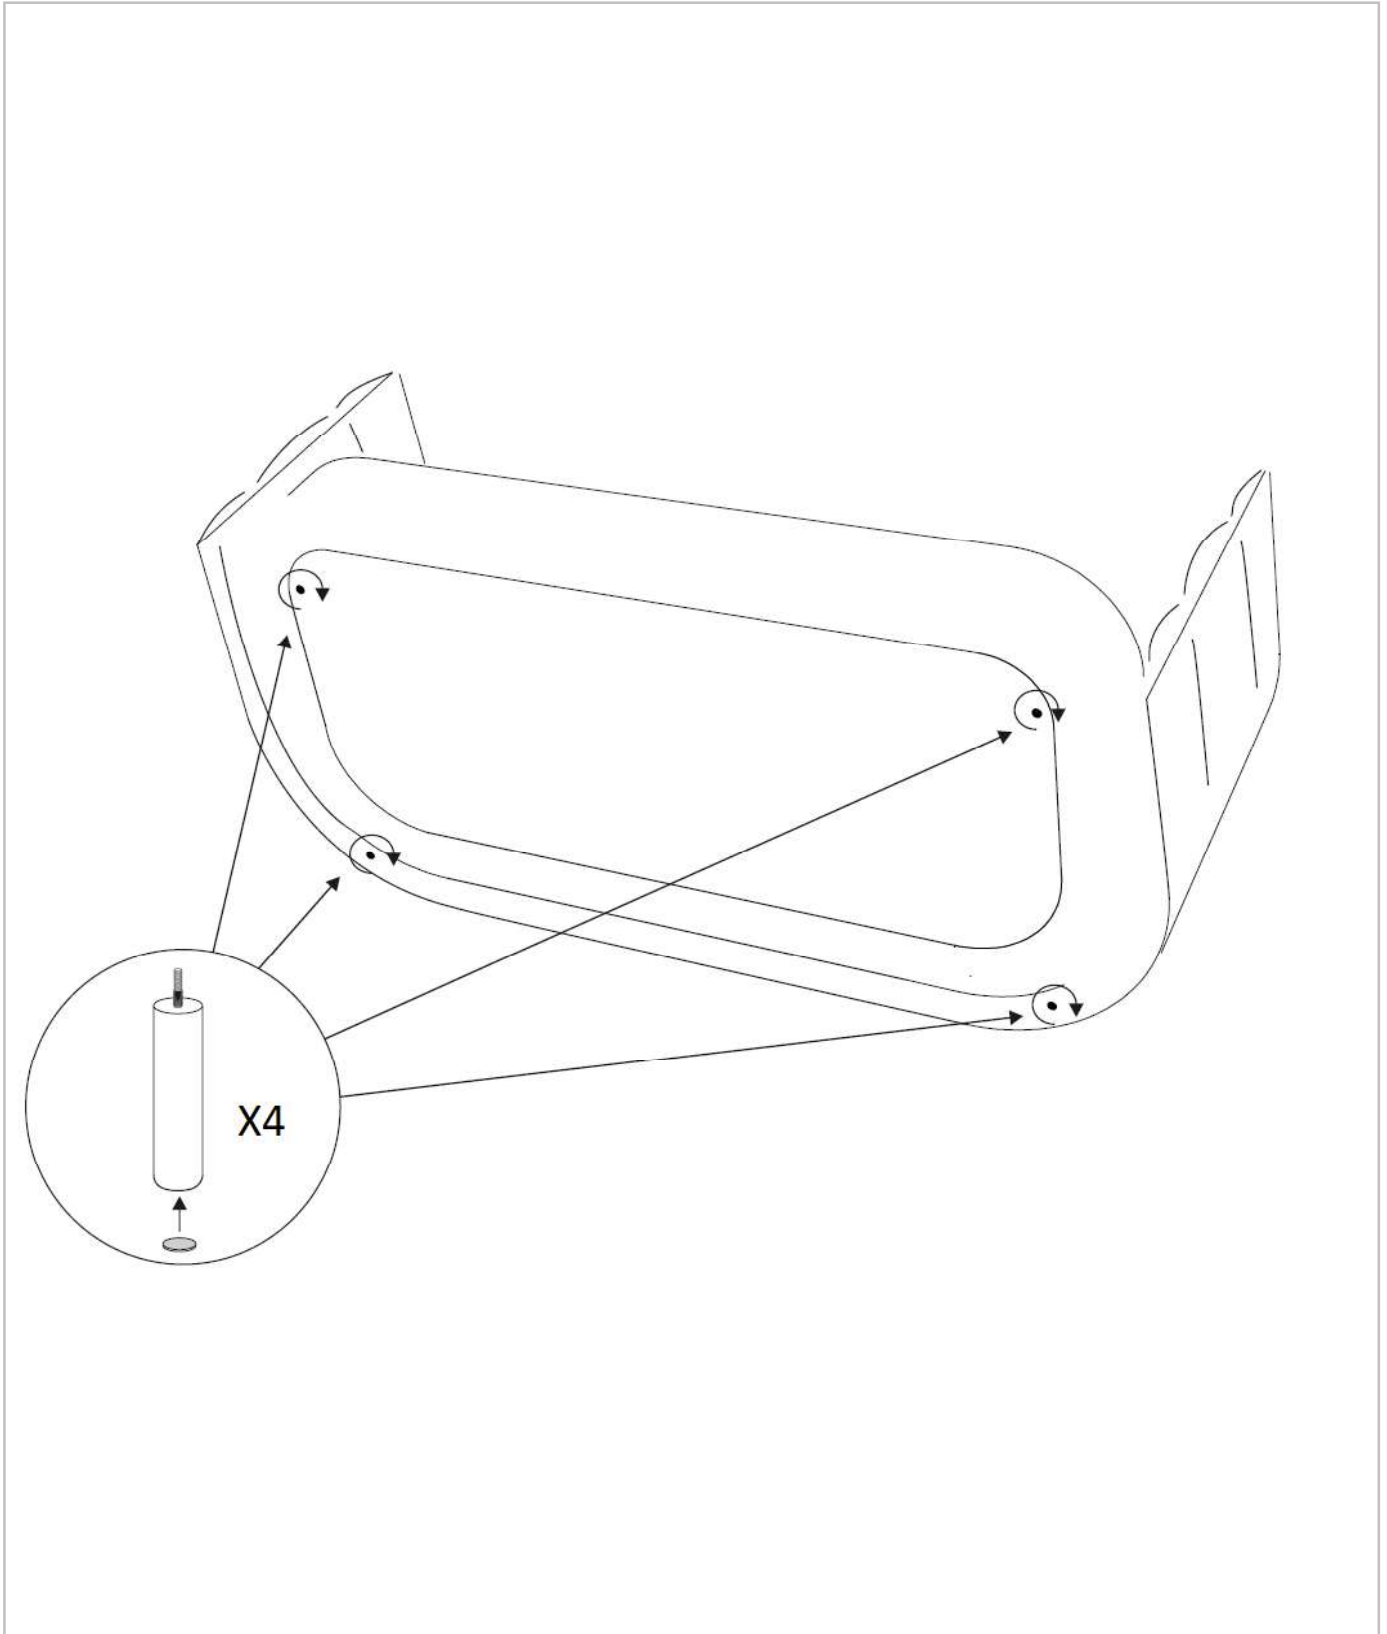

ASSEMBLY INSTRUCTION

Ellen Sofa, Grey

50144529

COMPONENT LIST

X2

X1

X4

X4

INSTRUCTION
Step 1

INSTRUCTION
Step 2

127 Kg./ 280 lbs. Per seat