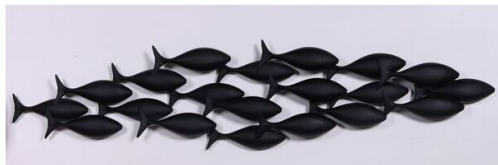

Product safety information

Wall Object School of Tuna Black 181x41cm

EAN: 4025621543398

KARE
DESIGN

EMail: help@kare.de
KARE Design GmbH
Zeppelinstraße 16,
85748 Garching-Hochbrück
Germany

www.kare.de www.kare-design.de